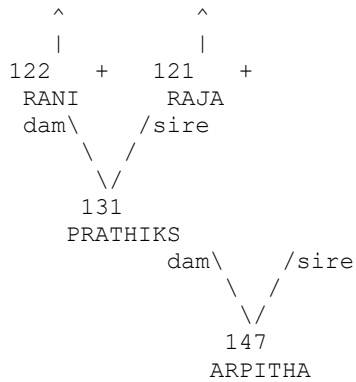

NATIONAL STUDBOOK OF INDIAN WOLF (*CANIS LUPUS PALLIPES*) – II EDITION

=====
Taxon Name: CANIS LUPUS PALLIPES
=====

Studbook Number: 196
=====

UNK

UNK

Sex: Male
Birth Date: 15 Dec 2016
Last Location: MYSORE
House Name:
Tattoo:
Tag/Band:

+ Wild-caught...

^ Pedigree continues beyond top of page...

=====
Taxon Name: CANIS LUPUS PALLIPES
=====

Studbook Number: 197
=====