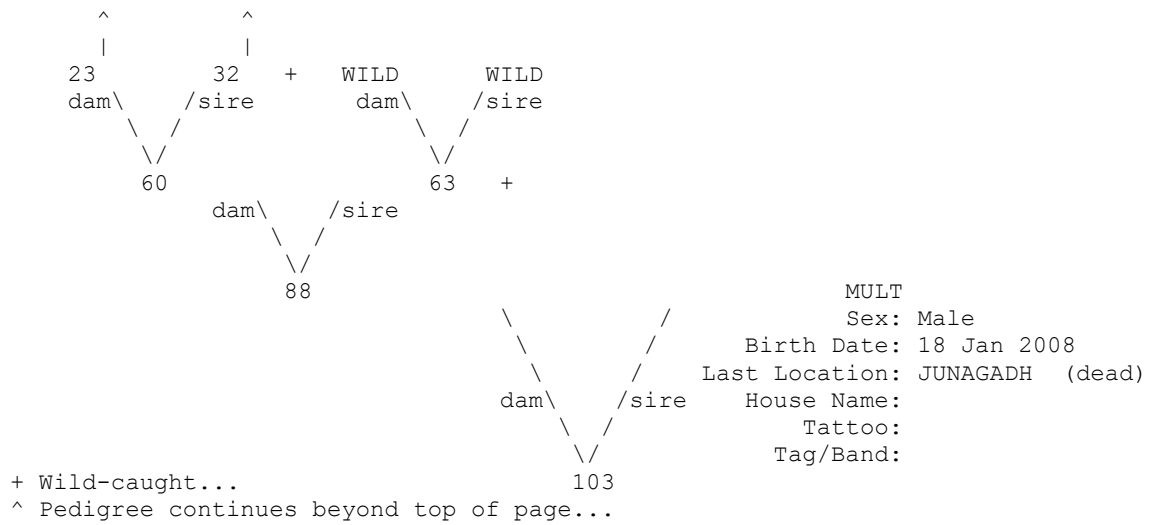

+ Wild-caught...

^ Pedigree continues beyond top of page...

NATIONAL STUDBOOK OF INDIAN WOLF (*CANIS LUPUS PALLIPES*) – II EDITION

=====
 Taxon Name: CANIS LUPUS PALLIPES
 =====

Studbook Number: 103
 =====