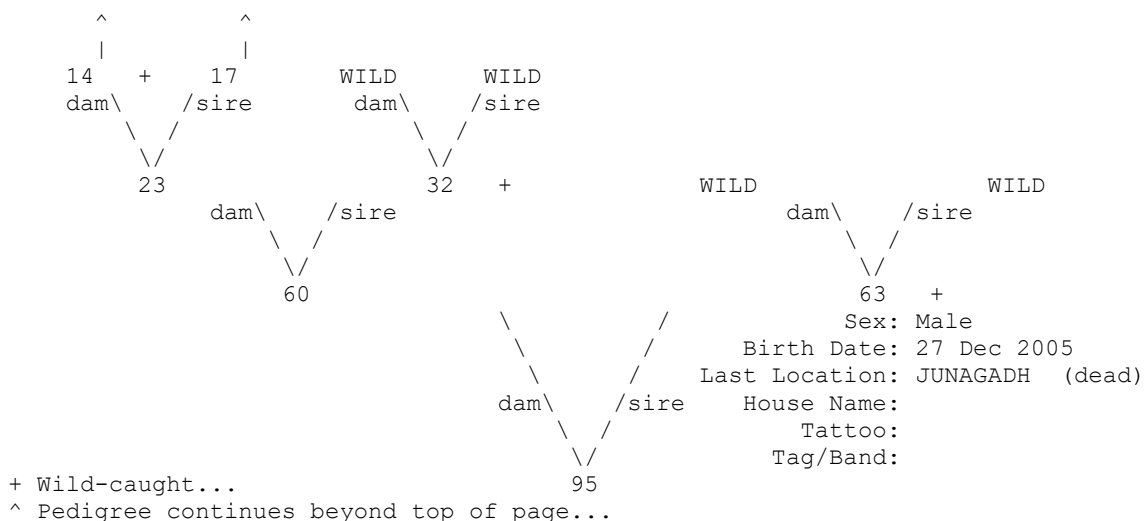

Taxon Name: CANIS LUPUS PALLIPES

Studbook Number: 95