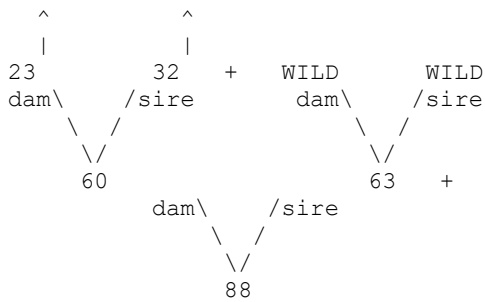

MULT
Sex: Female
Birth Date: 18 Jan 2008
Last Location: JUNAGADH (dead)
House Name:
Tattoo:
Tag/Band:

+ Wild-caught...

^ Pedigree continues beyond top of page...

=====
Taxon Name: CANIS LUPUS PALLIPES
=====

Studbook Number: 108
=====

WILD

WILD

Sex: Male
Birth Date: ????
Last Location: JUNAGADH (dead)
House Name: SURUT
Tattoo:
Tag/Band:

=====
Taxon Name: CANIS LUPUS PALLIPES
=====

Studbook Number: 109
=====

WILD

WILD

Sex: Female
Birth Date: ~ Aug 2007
Last Location: PUNE (dead)
House Name: GATTY
Tattoo:
Tag/Band: