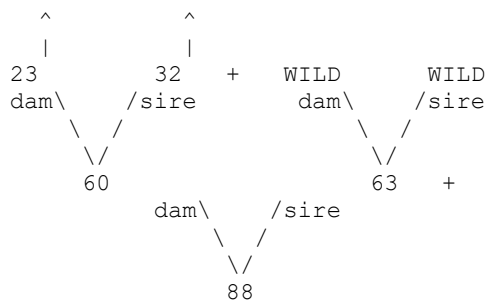

MULT
Sex: Male
Birth Date: 10 Feb 2007
Last Location: JUNAGADH (dead)
House Name:
Tattoo:
Tag/Band:

+ Wild-caught...

^ Pedigree continues beyond top of page...

Taxon Name: CANIS LUPUS PALLIPES

Studbook Number: 102