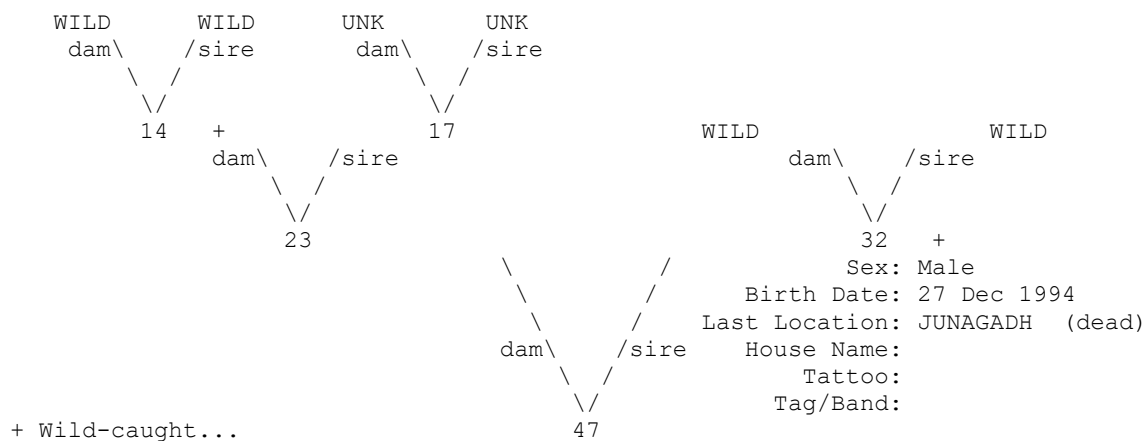

Taxon Name: CANIS LUPUS PALLIPES

Studbook Number: 46

=====

Taxon Name: CANIS LUPUS PALLIPES

Studbook Number: 47

NATIONAL STUDBOOK OF INDIAN WOLF (*CANIS LUPUS PALLIPES*) – II EDITION

=====

Taxon Name: CANIS LUPUS PALLIPES