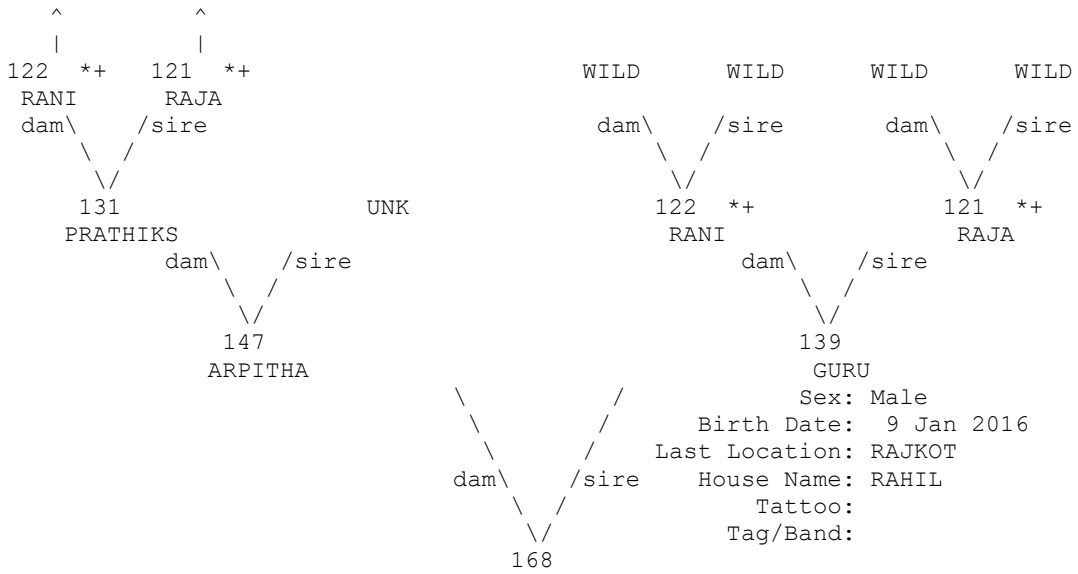

Taxon Name: CANIS LUPUS PALLIPES

Studbook Number: 168

+ Wild-caught... * Appear more than once...
^ Pedigree continues beyond top of page...

Taxon Name: CANIS LUPUS PALLIPES

Studbook Number: 169