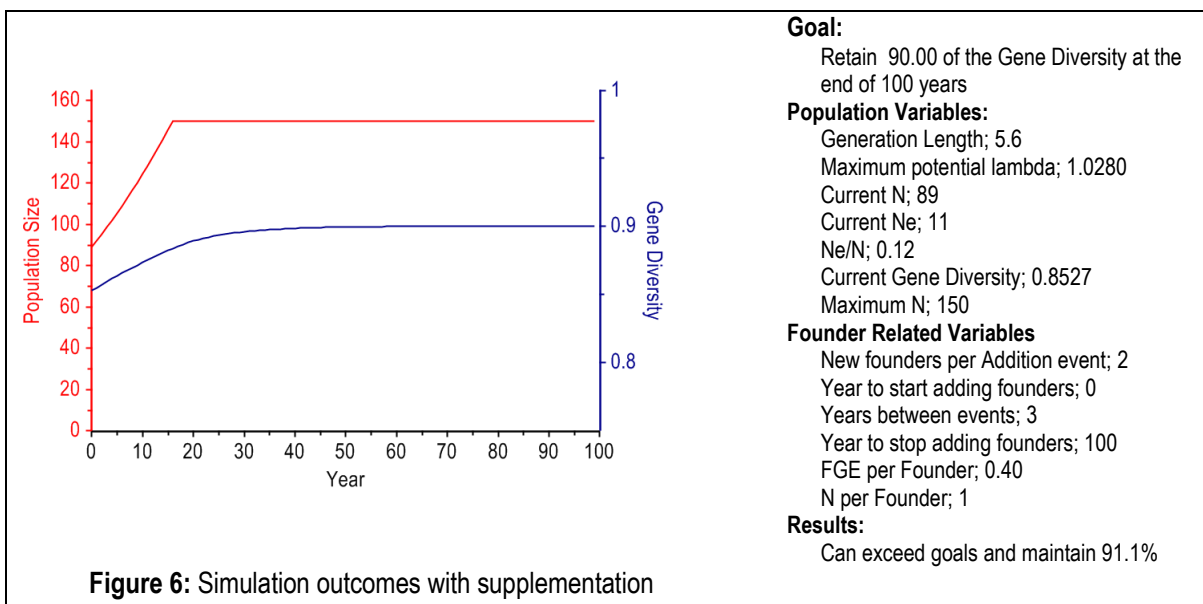

Figure 5:Simulation outcomes without supplementation

Scenario II:

The outcomes of the simulation that involved increasing the population growth rate to 2.8% and increasing the maximum size of the population to 150 specimens with a supplementation with 2 effective founders every 3 years provided a population that was able to achieve the goals of maintaining 90% of the genetic diversity and a demographically stable population. The population and founder related variables, and the simulation outcome are presented as Figure 6.