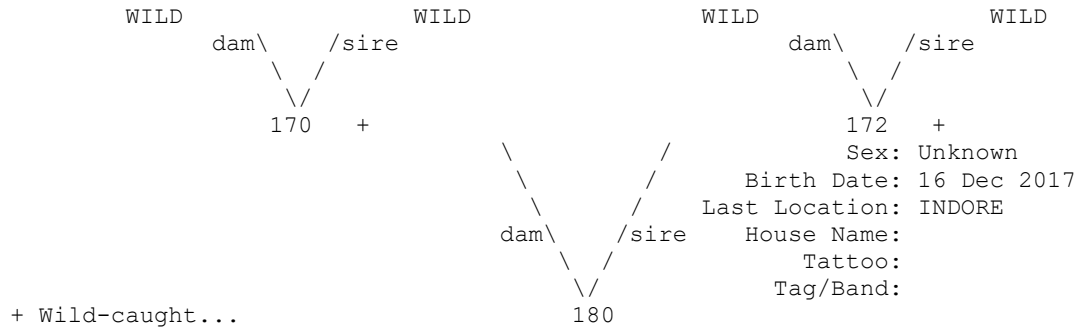

NATIONAL STUDBOOK OF INDIAN WOLF (*CANIS LUPUS PALLIPES*) – II EDITION

=====

Taxon Name: CANIS LUPUS PALLIPES

=====

Studbook Number: 180

=====

=====

Taxon Name: CANIS LUPUS PALLIPES