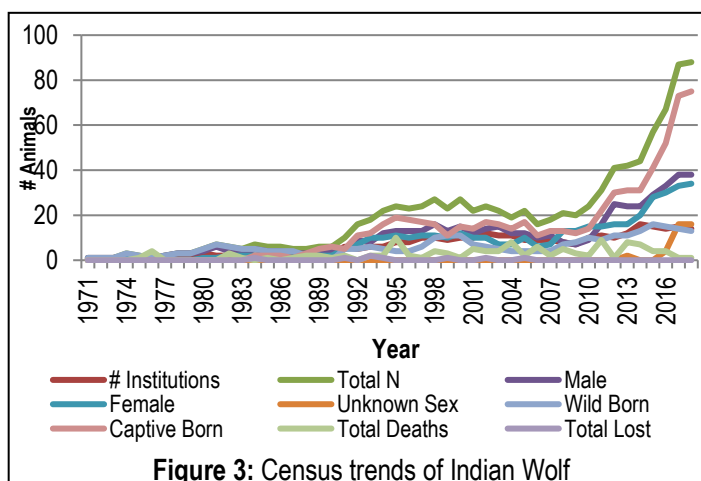

Table 2: Life history traits of Indian Wolves*

Mating season	October and November
Gestation period	62 – 63 days
Litter size	2 to 6
Age at dispersal	18 months

* Based on information from various sources

(Mech 1970). The mother confines herself to the vicinity of the den 5-7 days prior to birth and usually whelp 2 to 6 pups inside the den. Pups are born blind, developing blurred vision by the age of 15 days with most milk teeth are erupting by 3 weeks of age. Weaning takes place at about 5 weeks of age (Mech 1970). The female remains near the pups for at least 2 months, while the male and other pack members hunt and feed both the female and the pups. Wolves in wild reach sexual maturity by 18 months of age and may disperse from their natal pack by this age.

Analysis

Demographic Status

Historical Population

The current edition of the studbook records 223 (115.88.20) specimens housed at 17 zoos in India. The first recorded entry of the species in captivity was at Kanpur Zoo, with wild origin male being acquired by the zoo. Growth in the population has been primarily due to captive births with 62 (28.34.0) wild origin specimens entering captivity. A total of 161 (87.54.20) births have occurred in captivity accounting for 72.19% of the historical population. The captive births are attributed to 27 (14.13) specimens. The population since its inception has also witnessed 126 (71.51.4) deaths. A male bias was

Figure 3: Census trends of Indian Wolf

Table 4: Summary of the historical population

	Males	Females	Unknown	Total
Studbook size	115	88	20	223
Acquisitions from wild	28	34	0	62
Captive births	87	54	20	161
Lost	5	3	0	8
Deaths	71	51	4	126
Breeding individuals	14	13	0	27

The population shows an overall increasing trend; however, males show a marginal decline. The captive population has a generation time of 5.6 years, though both males and females are sexually mature by 18 months of age.