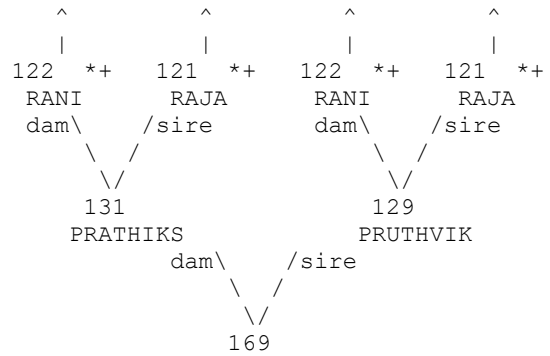

Sex: Male
Birth Date: 6 Dec 2017
Last Location: MADRAS
House Name:
Tattoo:
Tag/Band:

+ Wild-caught... * Appear more than once...

^ Pedigree continues beyond top of page...