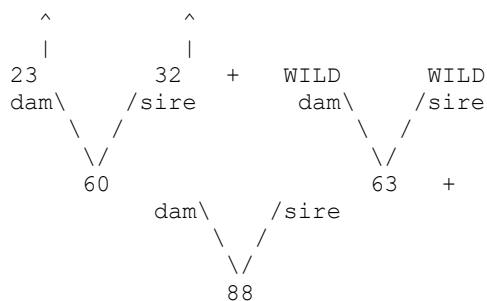

MULT
Sex: Male
Birth Date: 10 Feb 2007
Last Location: JUNAGADH (dead)
House Name:
Tattoo:
Tag/Band:

+ Wild-caught...

^ Pedigree continues beyond top of page...