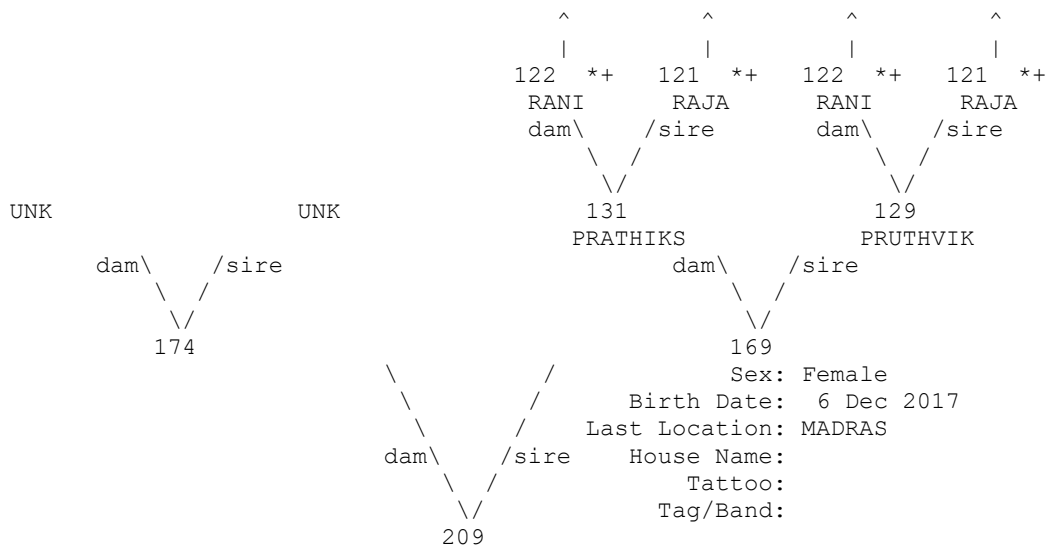

+ Wild-caught... * Appear more than once...
^ Pedigree continues beyond top of page...

=====
Taxon Name: CANIS LUPUS PALLIPES
=====

Studbook Number: 210
=====