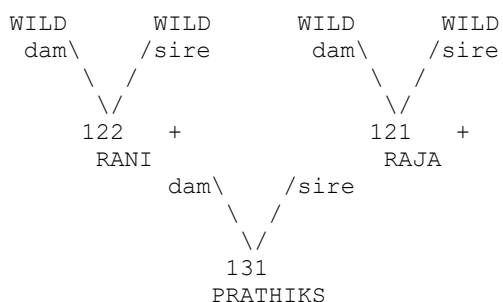

UNK

Sex: Unknown
Birth Date: 28 Jan 2014
Last Location: MYSORE (dead)
House Name:
Tattoo:
Tag/Band:

+ Wild-caught...