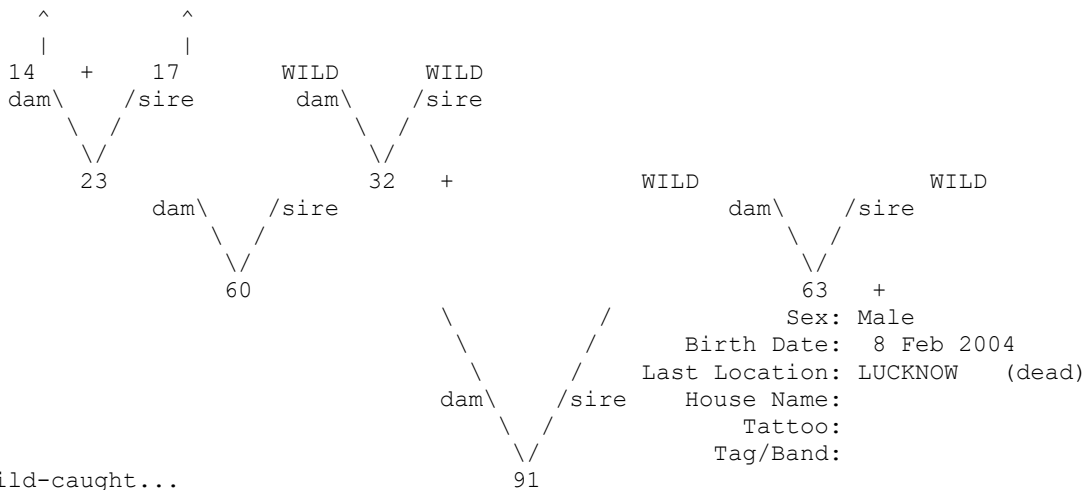

+ Wild-caught...

^ Pedigree continues beyond top of page...

=====
Taxon Name: CANIS LUPUS PALLIPES
=====

Studbook Number: 92
=====