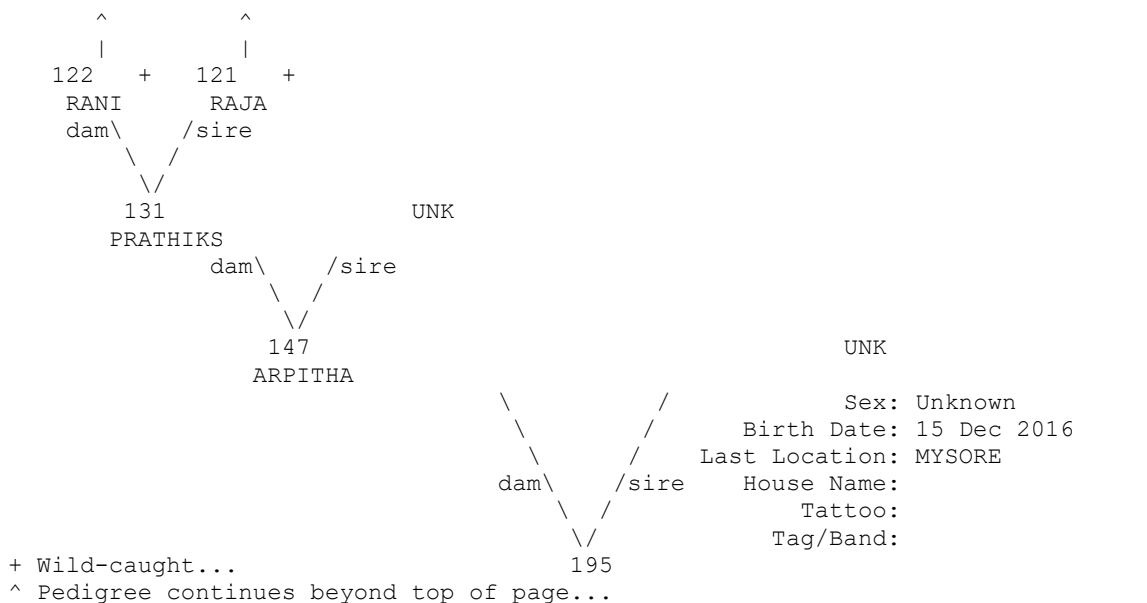

Taxon Name: CANIS LUPUS PALLIPES

Studbook Number: 195