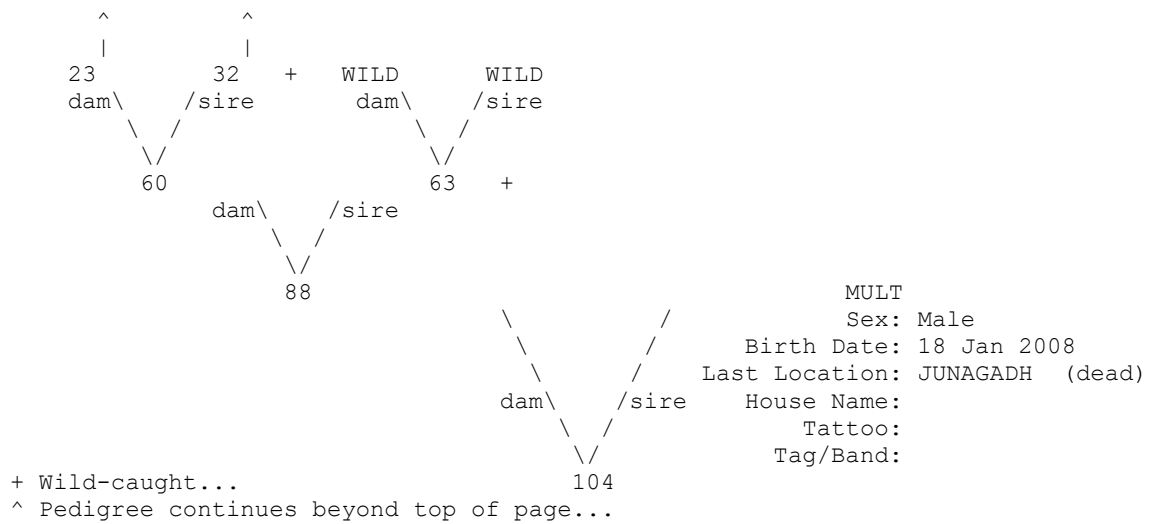

=====
Taxon Name: CANIS LUPUS PALLIPES
=====

Studbook Number: 104
=====