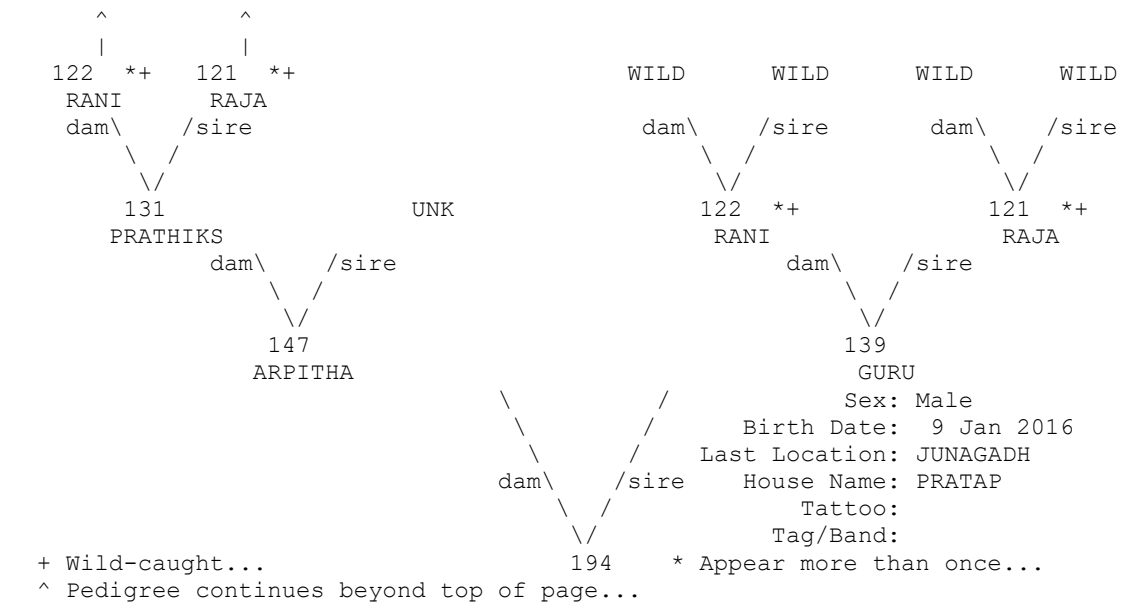

+ Wild-caught...

NATIONAL STUDBOOK OF INDIAN WOLF (*CANIS LUPUS PALLIPES*) – II EDITION

Taxon Name: CANIS LUPUS PALLIPES

Studbook Number: 192

Taxon Name: CANIS LUPUS PALLIPES

Studbook Number: 194

Taxon Name: CANIS LUPUS PALLIPES