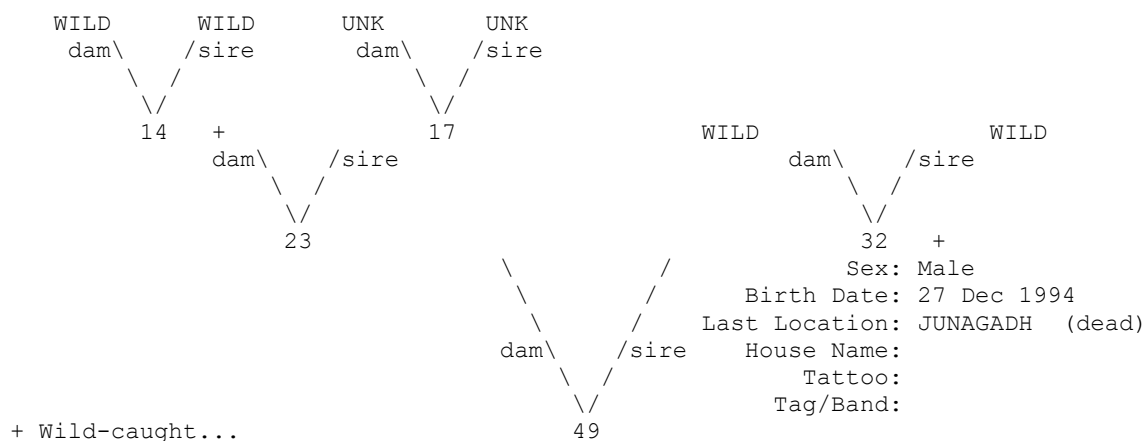

=====

Taxon Name: CANIS LUPUS PALLIPES

Studbook Number: 49