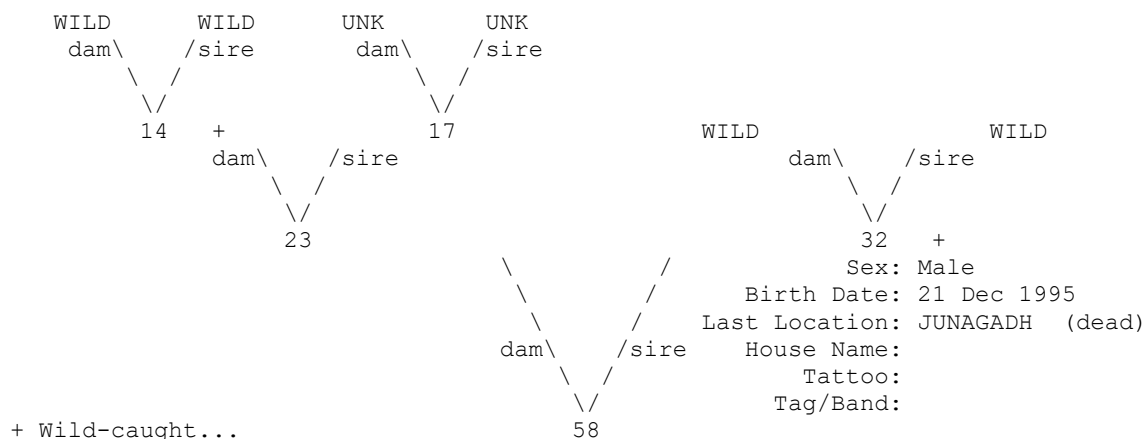

Studbook Number: 56

=====

Taxon Name: CANIS LUPUS PALLIPES

Studbook Number: 57

=====

Taxon Name: CANIS LUPUS PALLIPES

Studbook Number: 58

NATIONAL STUDBOOK OF INDIAN WOLF (*CANIS LUPUS PALLIPES*) – II EDITION