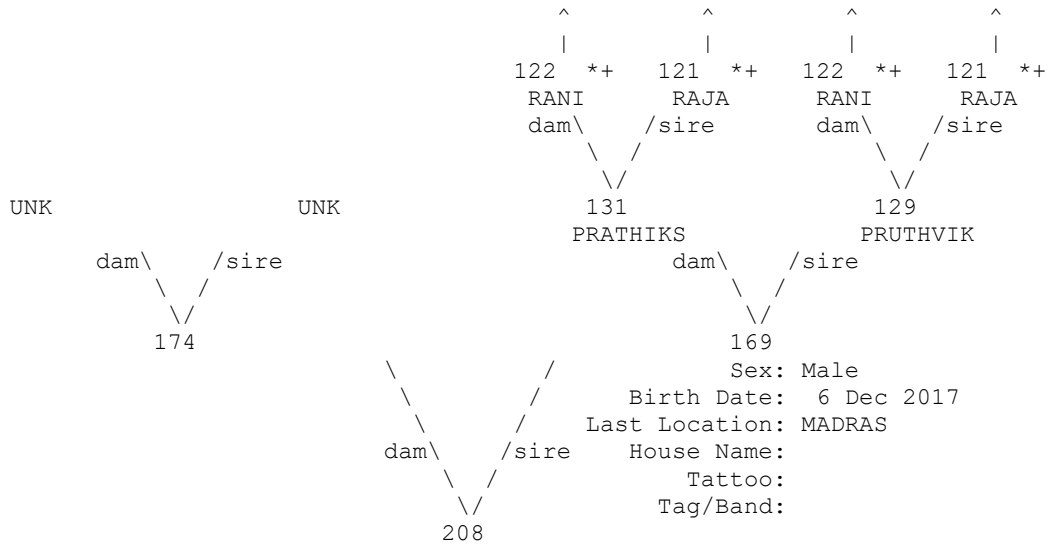

NATIONAL STUDBOOK OF INDIAN WOLF (*CANIS LUPUS PALLIPES*) – II EDITION

=====
Taxon Name: CANIS LUPUS PALLIPES
=====

Studbook Number: 208
=====

+ Wild-caught... * Appear more than once...
^ Pedigree continues beyond top of page...

=====
Taxon Name: CANIS LUPUS PALLIPES
=====

Studbook Number: 209
=====