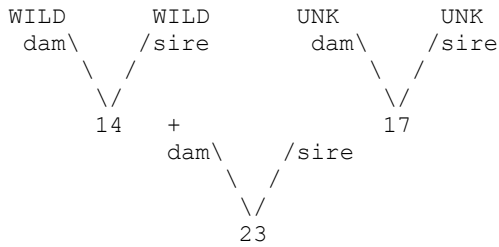

NATIONAL STUDBOOK OF INDIAN WOLF (*CANIS LUPUS PALLIPES*) – II EDITION

=====
Taxon Name: CANIS LUPUS PALLIPES
=====

Studbook Number: 31
=====

WILD

WILD

Sex: Male
Birth Date: ????
Last Location: MADRAS (dead)
House Name:
Tattoo:
Tag/Band:

=====
Taxon Name: CANIS LUPUS PALLIPES
=====

Studbook Number: 32
=====

WILD

WILD

Sex: Male
Birth Date: ~ 1984
Last Location: AHMEDABAD (dead)
House Name:
Tattoo:
Tag/Band:

=====
Taxon Name: CANIS LUPUS PALLIPES
=====

Studbook Number: 33
=====