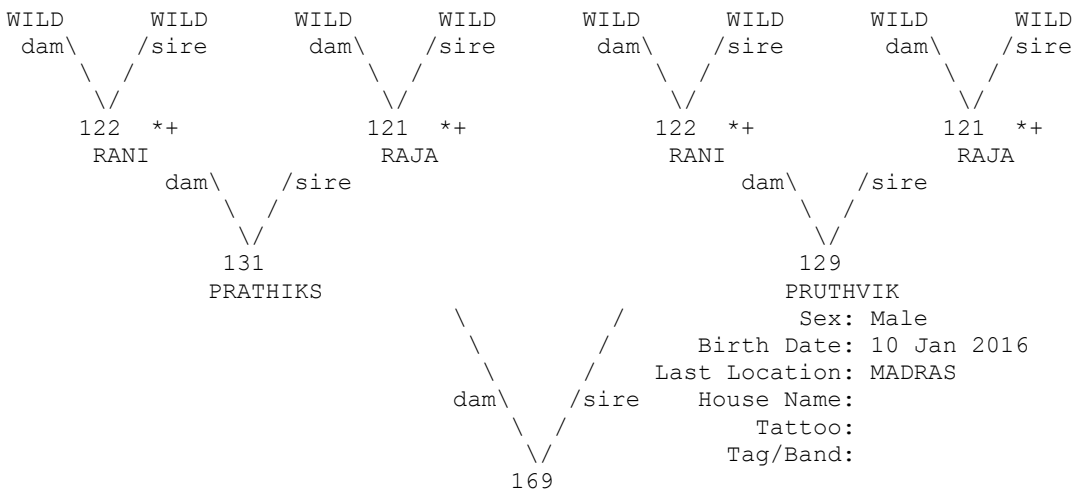

Taxon Name: CANIS LUPUS PALLIPES

Studbook Number: 168

+ Wild-caught... * Appear more than once...
 ^ Pedigree continues beyond top of page...

Taxon Name: CANIS LUPUS PALLIPES

Studbook Number: 169

+ Wild-caught... * Appear more than once...