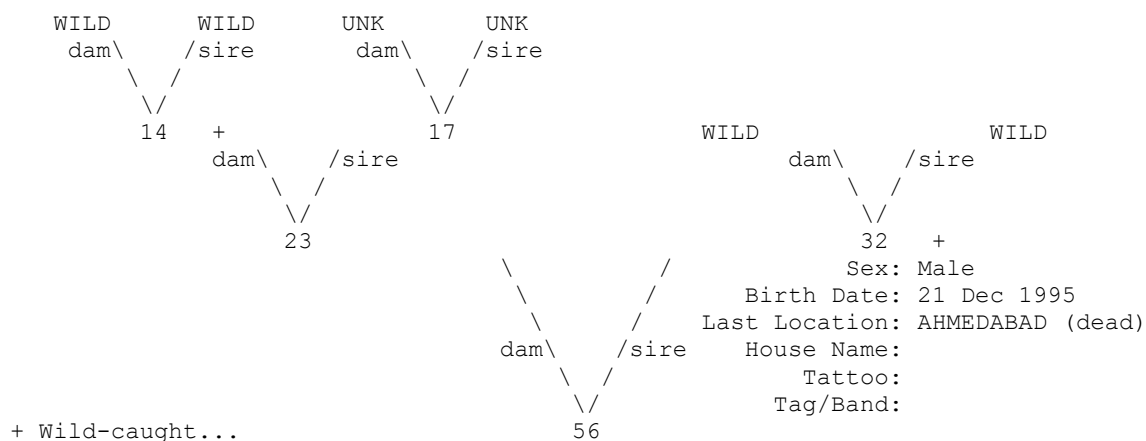

NATIONAL STUDBOOK OF INDIAN WOLF (*CANIS LUPUS PALLIPES*) – II EDITION

=====

Taxon Name: CANIS LUPUS PALLIPES

Studbook Number: 56