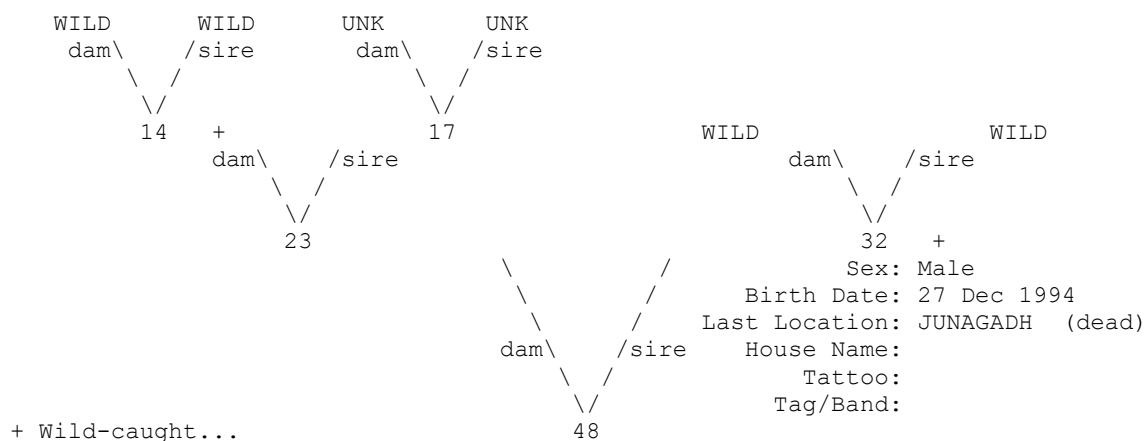

NATIONAL STUDBOOK OF INDIAN WOLF (*CANIS LUPUS PALLIPES*) – II EDITION

=====

Taxon Name: CANIS LUPUS PALLIPES

Studbook Number: 48