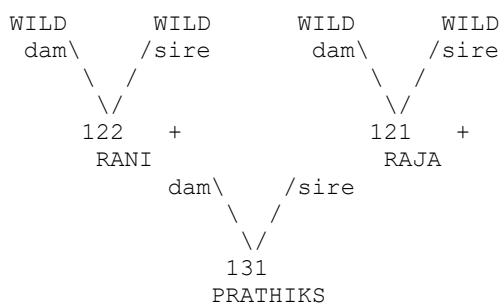

NATIONAL STUDBOOK OF INDIAN WOLF (*CANIS LUPUS PALLIPES*) – II EDITION

=====

Taxon Name: CANIS LUPUS PALLIPES

Studbook Number: 146

=====

UNK

Sex: Unknown
Birth Date: 28 Jan 2014
Last Location: MYSORE (dead)
House Name:
Tattoo:
Tag/Band:

+ Wild-caught...

=====

Taxon Name: CANIS LUPUS PALLIPES

Studbook Number: 147

=====