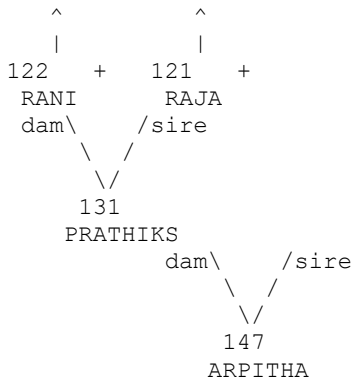

=====
Taxon Name: CANIS LUPUS PALLIPES
=====

Studbook Number: 202
=====

UNK

UNK

Sex: Unknown
Birth Date: 9 Dec 2017
Last Location: MYSORE
House Name:
Tattoo:
Tag/Band:

+ Wild-caught...

^ Pedigree continues beyond top of page...

=====
Taxon Name: CANIS LUPUS PALLIPES
=====

Studbook Number: 203
=====