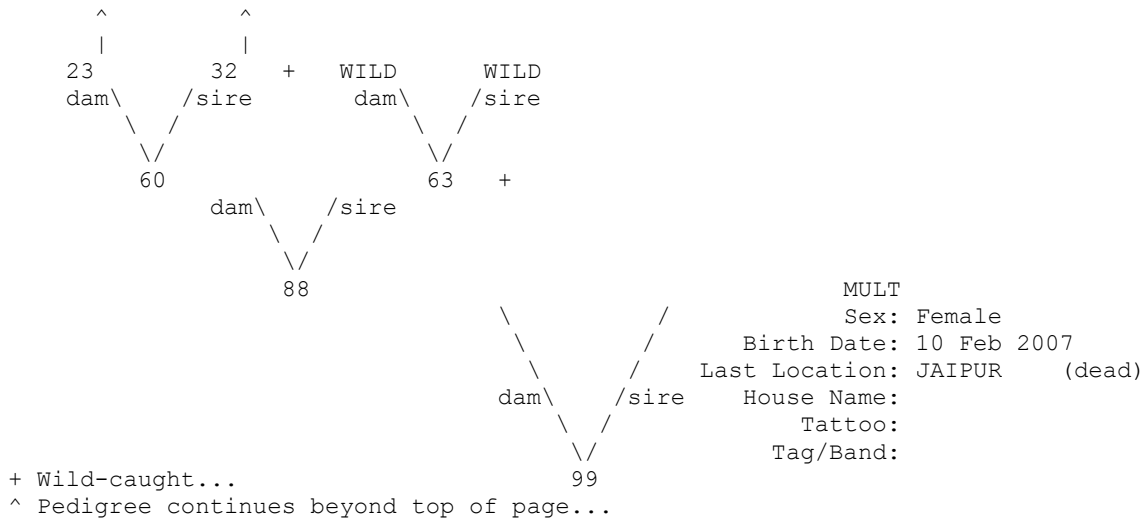

=====
Taxon Name: CANIS LUPUS PALLIPES

Studbook Number: 99
=====