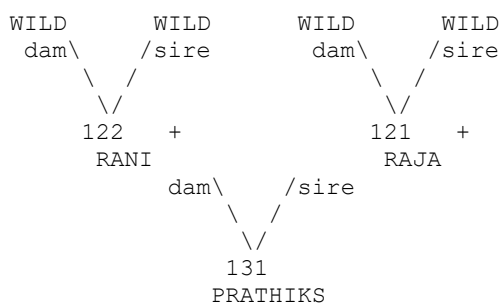

NATIONAL STUDBOOK OF INDIAN WOLF (*CANIS LUPUS PALLIPES*) – II EDITION

=====

Taxon Name: CANIS LUPUS PALLIPES

Studbook Number: 189

=====

UNK

Sex: Male
Birth Date: 28 Jan 2014
Last Location: PATNA
House Name: SHAKTHI
Tattoo:
Tag/Band:

+ Wild-caught...

=====

Taxon Name: CANIS LUPUS PALLIPES

Studbook Number: 190

=====