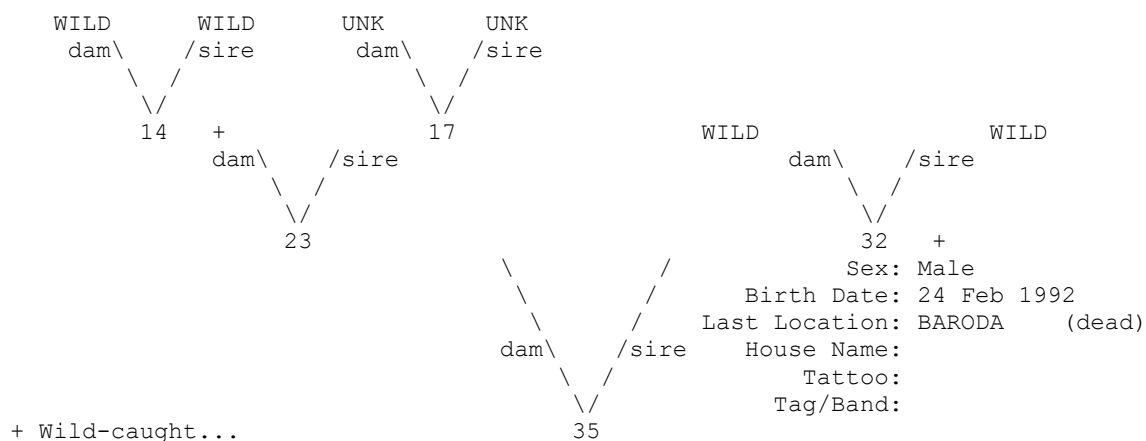

=====
 Taxon Name: CANIS LUPUS PALLIPES
 =====

Studbook Number: 32
 =====

WILD

WILD

Sex: Male
 Birth Date: ~ 1984
 Last Location: AHMEDABAD (dead)
 House Name:
 Tattoo:
 Tag/Band:

=====
 Taxon Name: CANIS LUPUS PALLIPES
 =====

Studbook Number: 33
 =====

+ Wild-caught...

=====
 Taxon Name: CANIS LUPUS PALLIPES
 =====

Studbook Number: 34
 =====

+ Wild-caught...

NATIONAL STUDBOOK OF INDIAN WOLF (*CANIS LUPUS PALLIPES*) – II EDITION

=====

Taxon Name: CANIS LUPUS PALLIPES

Studbook Number: 35

=====

=====

Taxon Name: CANIS LUPUS PALLIPES

Studbook Number: 36

=====