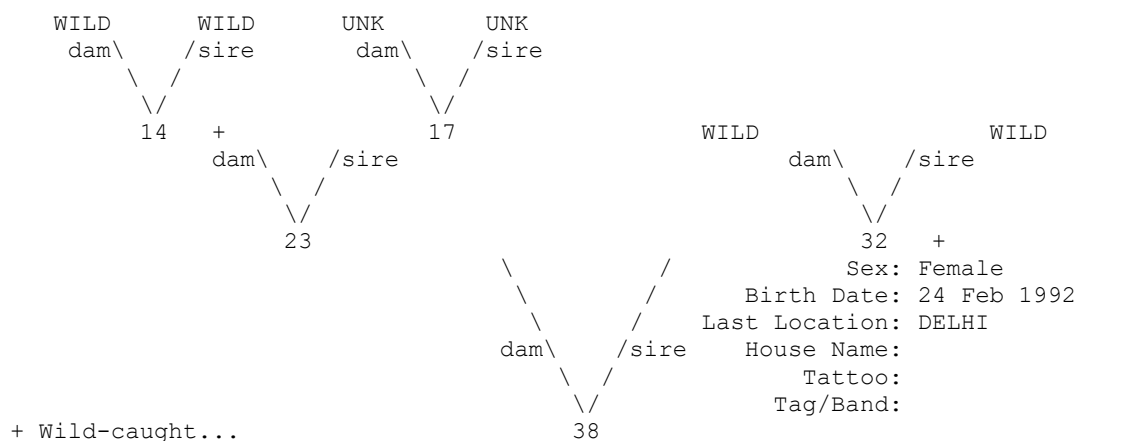

=====

Taxon Name: CANIS LUPUS PALLIPES

Studbook Number: 37

=====

NATIONAL STUDBOOK OF INDIAN WOLF (*CANIS LUPUS PALLIPES*) – II EDITION

=====
 Taxon Name: CANIS LUPUS PALLIPES
 =====

Studbook Number: 38
 =====