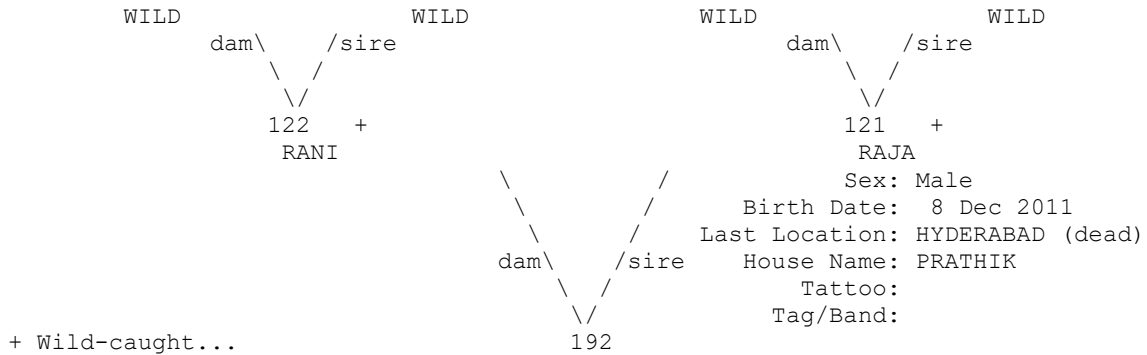

NATIONAL STUDBOOK OF INDIAN WOLF (*CANIS LUPUS PALLIPES*) – II EDITION

Taxon Name: CANIS LUPUS PALLIPES

Studbook Number: 192