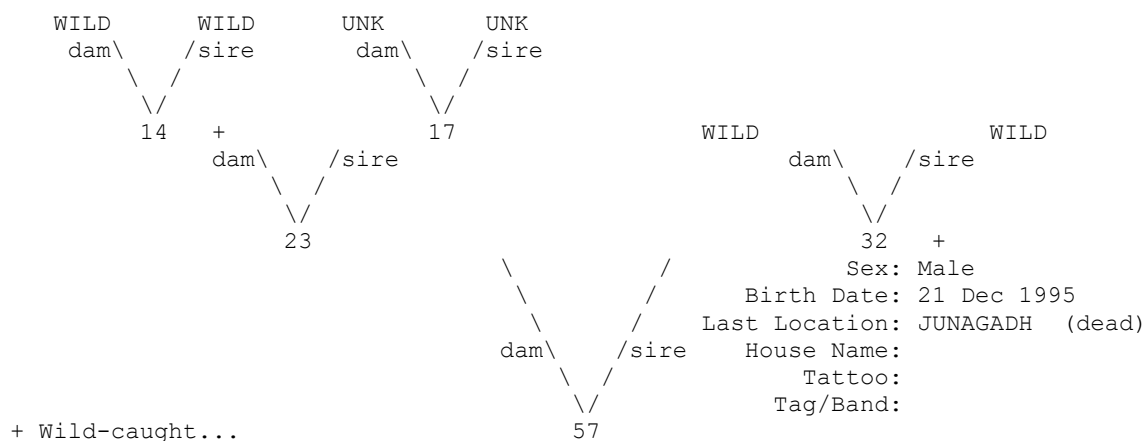

=====

Taxon Name: CANIS LUPUS PALLIPES

Studbook Number: 57