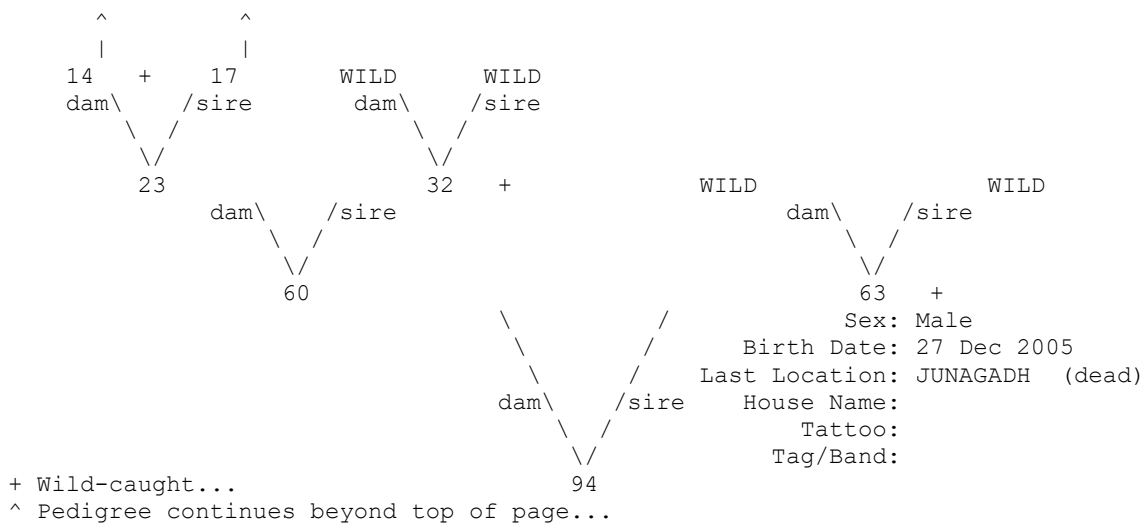

=====
 Taxon Name: CANIS LUPUS PALLIPES
 =====

Studbook Number: 93
 =====

NATIONAL STUDBOOK OF INDIAN WOLF (*CANIS LUPUS PALLIPES*) – II EDITION

Taxon Name: CANIS LUPUS PALLIPES

Studbook Number: 94

Taxon Name: CANIS LUPUS PALLIPES