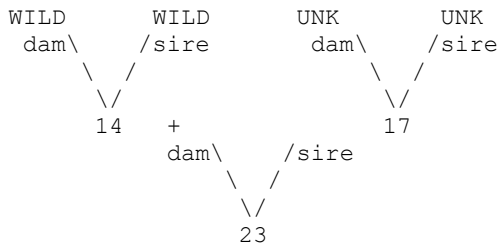

Studbook Number: 33
 =====

+ Wild-caught...

=====
 Taxon Name: CANIS LUPUS PALLIPES
 =====

Studbook Number: 34
 =====

+ Wild-caught...

NATIONAL STUDBOOK OF INDIAN WOLF (*CANIS LUPUS PALLIPES*) – II EDITION