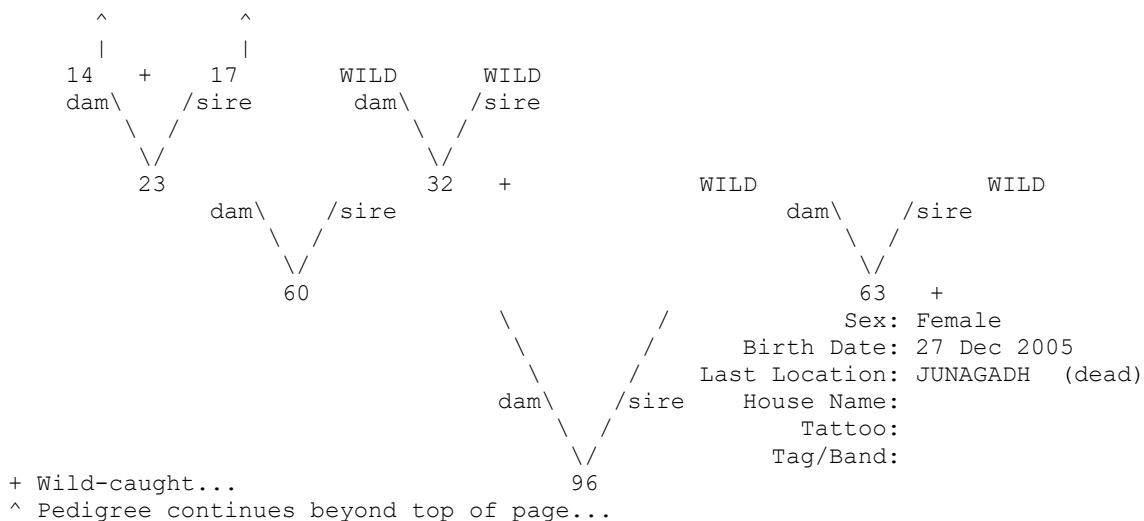

Taxon Name: CANIS LUPUS PALLIPES

Studbook Number: 96