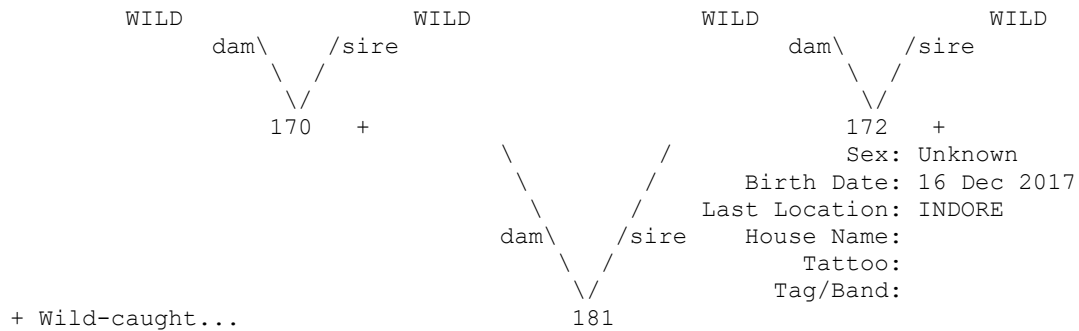

=====

Taxon Name: CANIS LUPUS PALLIPES

=====

Studbook Number: 181

=====