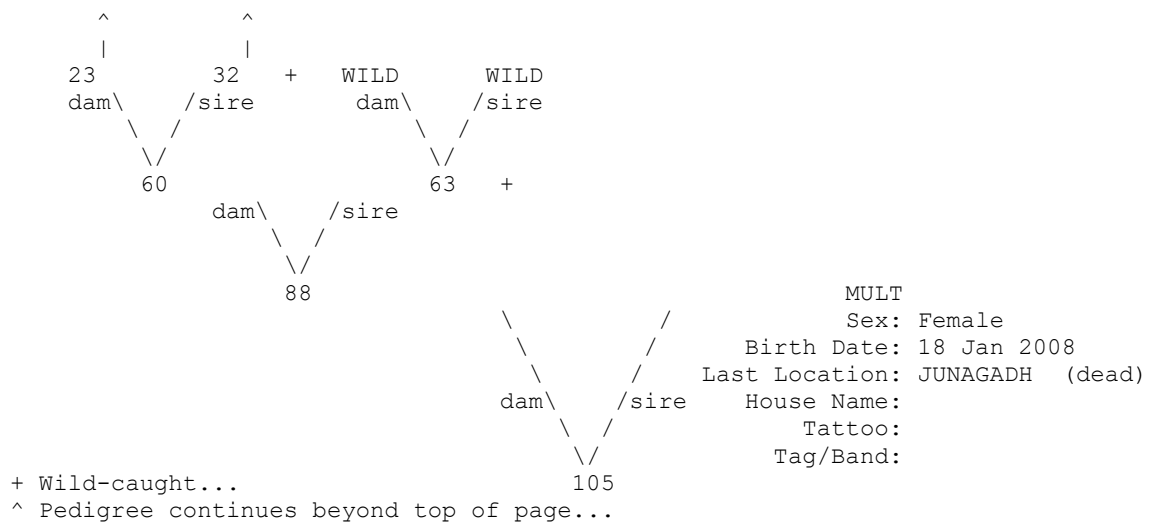

=====
Taxon Name: CANIS LUPUS PALLIPES
=====

Studbook Number: 105
=====