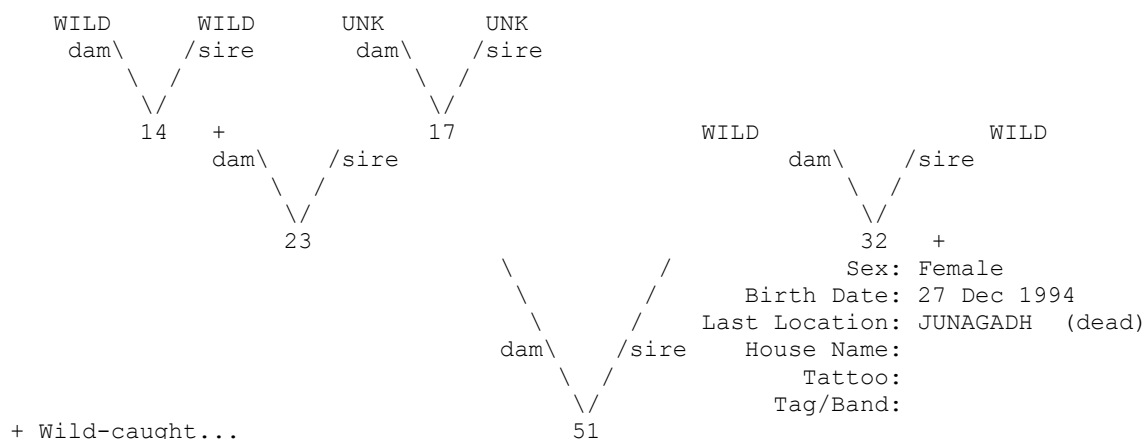

NATIONAL STUDBOOK OF INDIAN WOLF (*CANIS LUPUS PALLIPES*) – II EDITION

=====

Taxon Name: CANIS LUPUS PALLIPES

Studbook Number: 51

=====

=====

Taxon Name: CANIS LUPUS PALLIPES

Studbook Number: 52

=====

UNK

UNK
Sex: Male
Birth Date: ????
Last Location: MADRAS (dead)
House Name: RAMU
Tattoo:
Tag/Band:

=====

Taxon Name: CANIS LUPUS PALLIPES

Studbook Number: 53

=====

UNK

UNK
Sex: Male
Birth Date: 19 Jan 1995
Last Location: KANPUR (dead)
House Name:
Tattoo:
Tag/Band:

=====

Taxon Name: CANIS LUPUS PALLIPES

Studbook Number: 54

=====

UNK

UNK
Sex: Female
Birth Date: 19 Jan 1995
Last Location: KANPUR (dead)
House Name:
Tattoo:
Tag/Band:

=====

Taxon Name: CANIS LUPUS PALLIPES

Studbook Number: 55

=====

WILD

WILD
Sex: Male
Birth Date: ~ 1989
Last Location: JUNAGADH (dead)
House Name:
Tattoo:
Tag/Band: