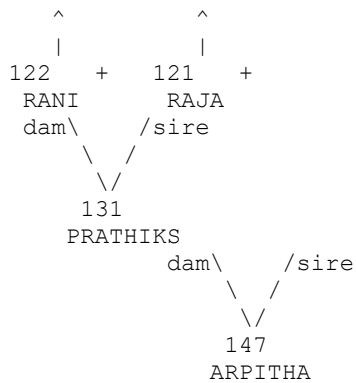

UNK

UNK

Sex: Unknown
Birth Date: 15 Dec 2016
Last Location: MYSORE
House Name:
Tattoo:
Tag/Band:

+ Wild-caught...

^ Pedigree continues beyond top of page...