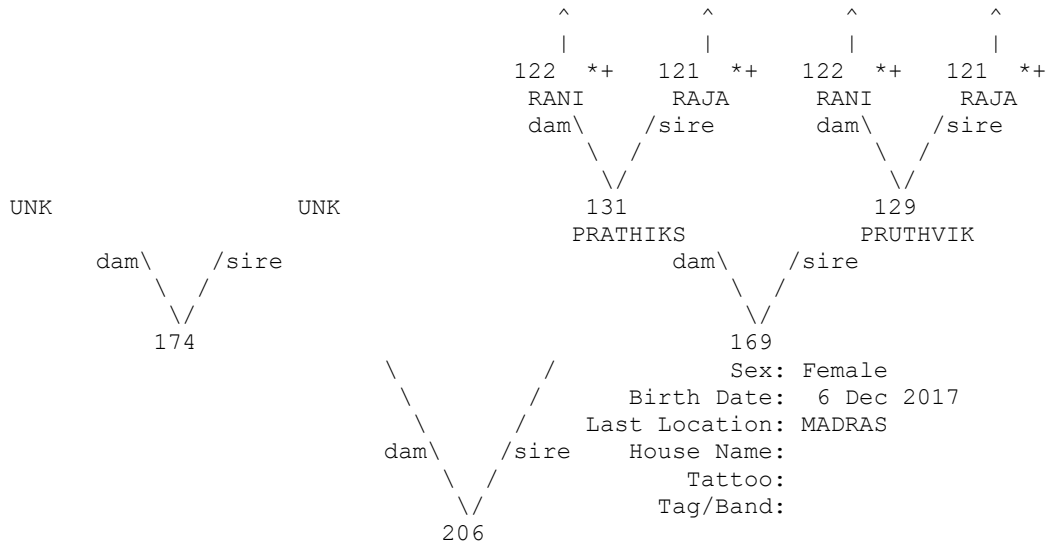

=====
Taxon Name: CANIS LUPUS PALLIPES
=====

Studbook Number: 206
=====

+ Wild-caught... * Appear more than once...
^ Pedigree continues beyond top of page...

=====
Taxon Name: CANIS LUPUS PALLIPES
=====

Studbook Number: 207
=====