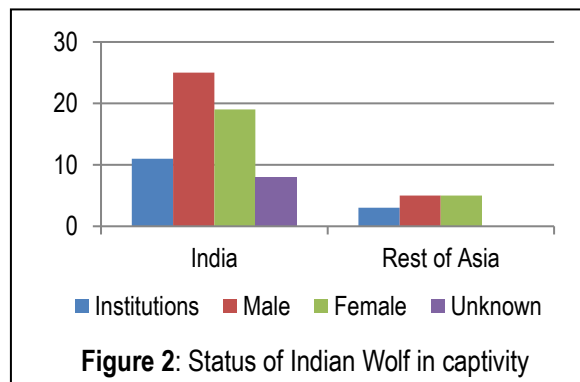

Status in Captivity

The studbook records the presence of the subspecies at 12 zoos in India with a current population of 88 (39.33.16) individuals. A perusal of the Species360 website reveals the presence of 60 (25.19.16) specimens at 10 Institutions in India. Globally the sub-species is housed at four institutions lying in the Asian region. The inventory of the Central Zoo Authority (2017 – 2018) records the presence of the species at 17 institutions with a population size of 97 (38.35.24).