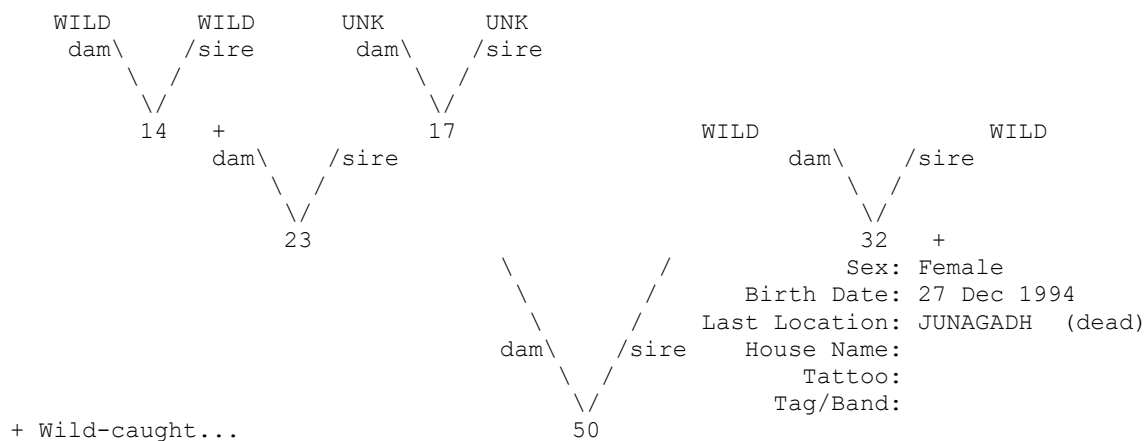

Studbook Number: 48

=====

Taxon Name: CANIS LUPUS PALLIPES

Studbook Number: 49

=====

Taxon Name: CANIS LUPUS PALLIPES

Studbook Number: 50

NATIONAL STUDBOOK OF INDIAN WOLF (*CANIS LUPUS PALLIPES*) – II EDITION