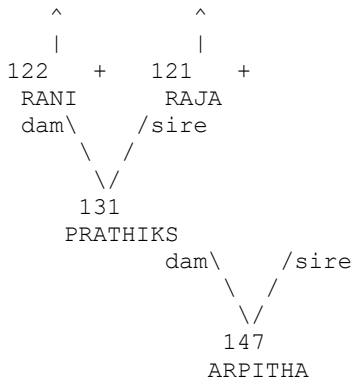

NATIONAL STUDBOOK OF INDIAN WOLF (*CANIS LUPUS PALLIPES*) – II EDITION

=====
Taxon Name: CANIS LUPUS PALLIPES
=====

Studbook Number: 204
=====

UNK

UNK

Sex: Unknown
Birth Date: 9 Dec 2017
Last Location: MYSORE
House Name:
Tattoo:
Tag/Band:

+ Wild-caught...

^ Pedigree continues beyond top of page...

=====
Taxon Name: CANIS LUPUS PALLIPES
=====

Studbook Number: 205
=====

UNK

UNK