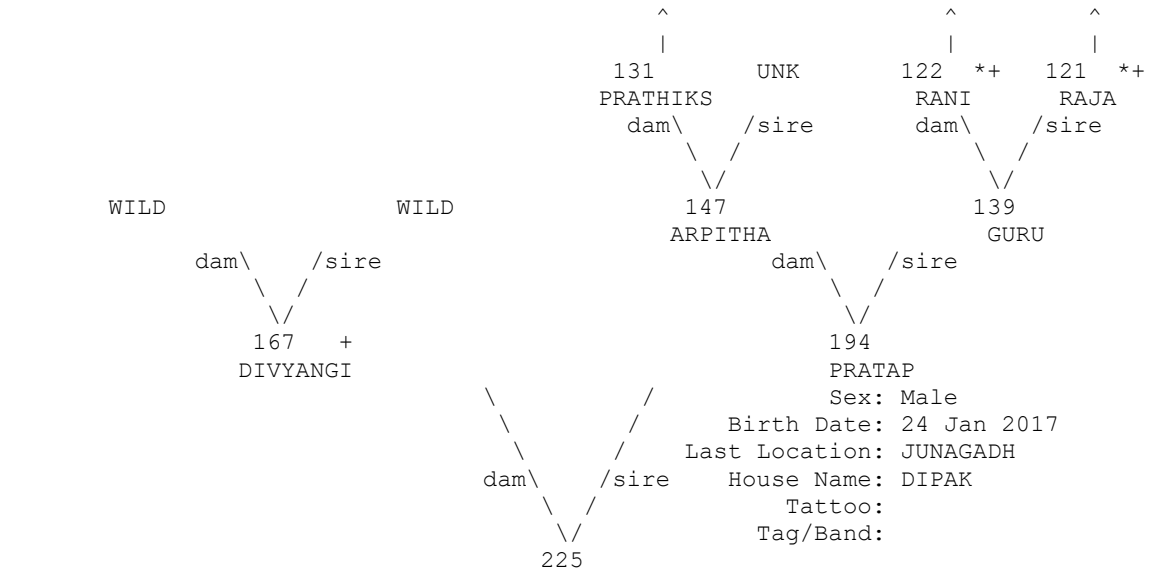

Tattoo:

Tag/Band:

NATIONAL STUDBOOK OF INDIAN WOLF (CANIS LUPUS PALLIPES) – II EDITION

=====

Taxon Name: CANIS LUPUS PALLIPES

Studbook Number: 225

=====

+ Wild-caught... * Appear more than once...
 ^ Pedigree continues beyond top of page...