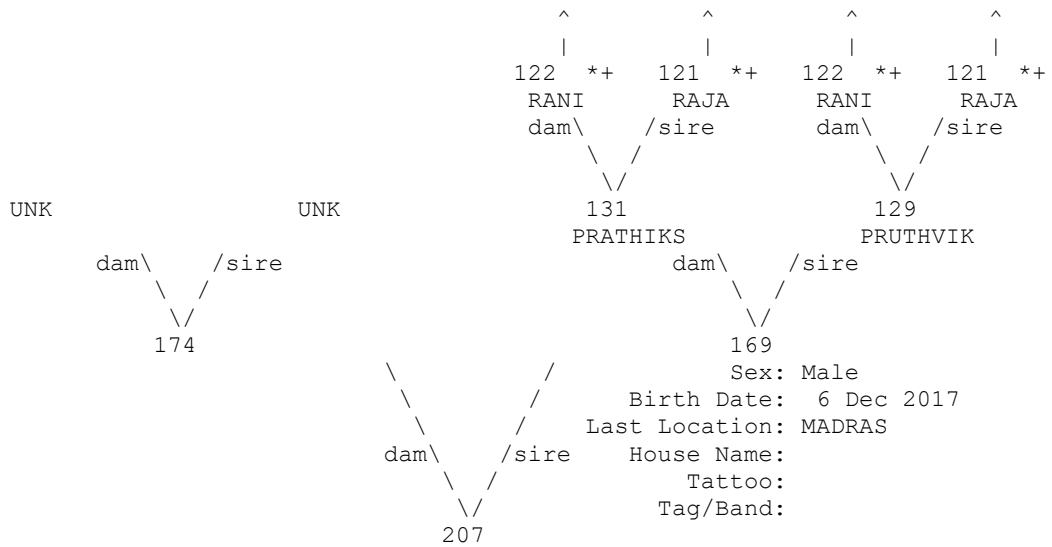

+ Wild-caught... * Appear more than once...
^ Pedigree continues beyond top of page...