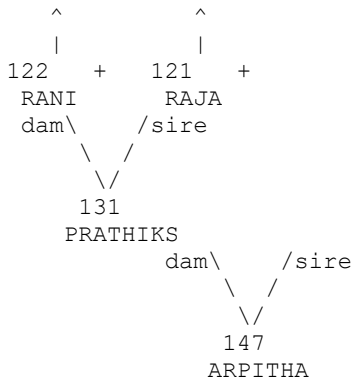

UNK

UNK

Sex: Unknown
Birth Date: 9 Dec 2017
Last Location: MYSORE
House Name:
Tattoo:
Tag/Band:

+ Wild-caught...

^ Pedigree continues beyond top of page...