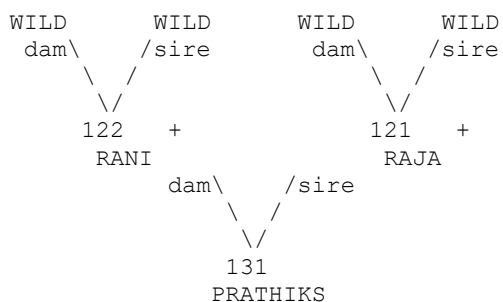

UNK

Sex: Female
Birth Date: 28 Jan 2014
Last Location: MYSORE
House Name: ARPITHA
Tattoo:
Tag/Band:

+ Wild-caught...

=====

Taxon Name: CANIS LUPUS PALLIPES

Studbook Number: 148

=====