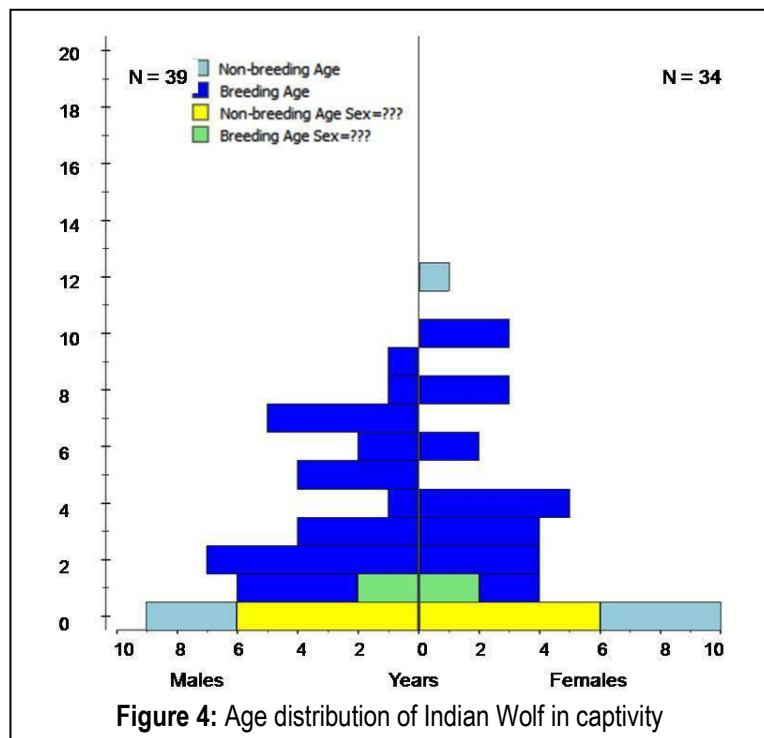

The population shows an overall increasing trend; however, males show a marginal decline. The captive population has a generation time of 5.6 years, though both males and females are sexually mature by 18 months of age.

Age Distribution

Age distribution of 89 (39.34.16) known age living specimens indicates an almost equitable presence of individuals of both gender in the known age population. A female bias that exists in the reproductively active age classes however is not reflected in the number of reproductively active females (N = 6) as shown in table 5. It also shows the presence of a small proportion of individuals of either sex in the post reproductive age class. The age distribution suggests that the population can grow at a rapid rate. Additionally it also includes a

Figure 4: Age distribution of Indian Wolf in captivity

large proportion of specimens in pre-reproductive age class that are likely to contribute to the future growth of the captive population.

Genetic Status