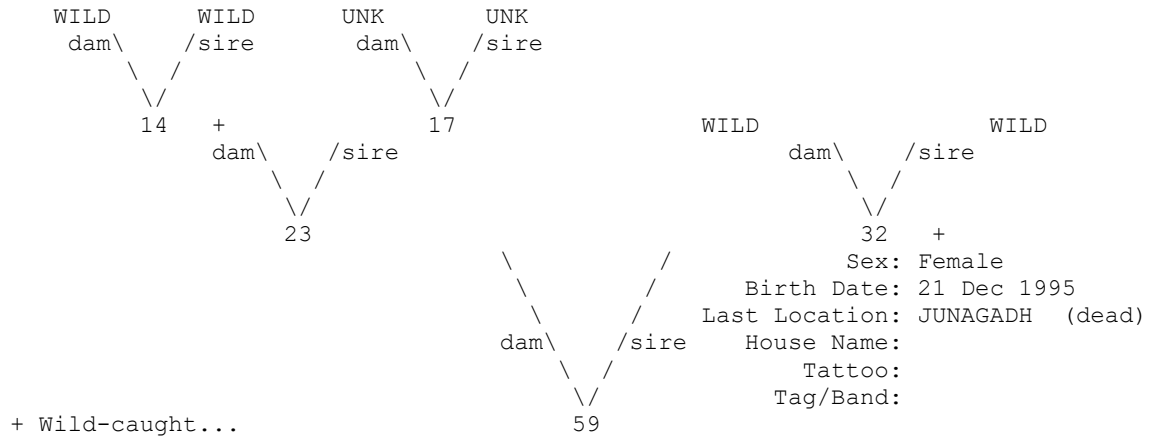

NATIONAL STUDBOOK OF INDIAN WOLF (*CANIS LUPUS PALLIPES*) – II EDITION

=====

Taxon Name: CANIS LUPUS PALLIPES

Studbook Number: 59