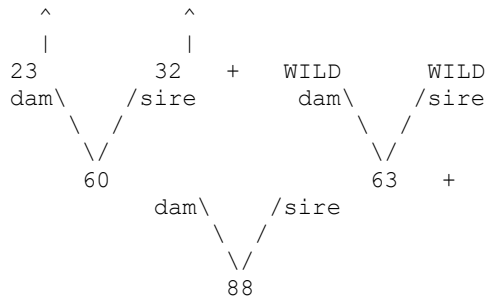

=====
 Taxon Name: CANIS LUPUS PALLIPES

Studbook Number: 99
 =====

NATIONAL STUDBOOK OF INDIAN WOLF (*CANIS LUPUS PALLIPES*) – II EDITION

Taxon Name: CANIS LUPUS PALLIPES

Studbook Number: 100

MULT
Sex: Male
Birth Date: 10 Feb 2007
Last Location: JUNAGADH (dead)
House Name:
Tattoo:
Tag/Band: