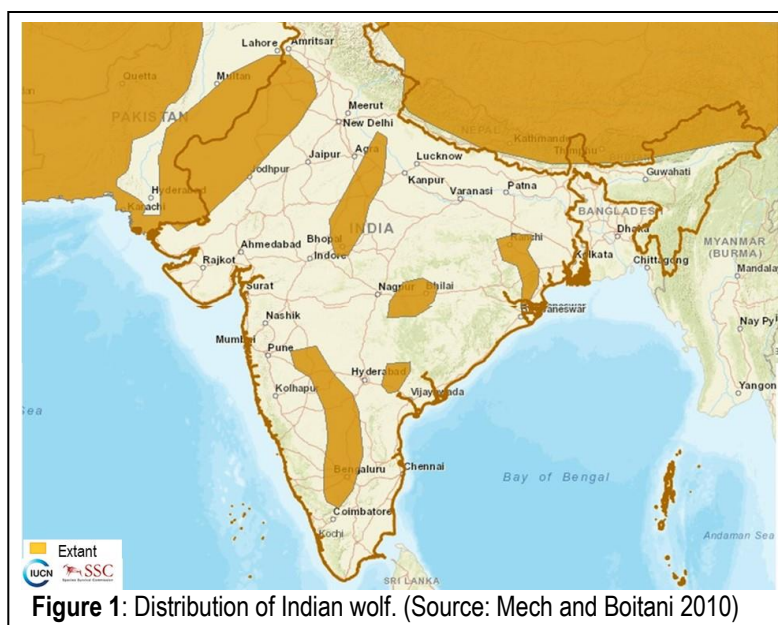

Table 2: Life history traits of Indian Wolves*

Mating season	October and November
Gestation period	62 – 63 days
Litter size	2 to 6
Age at dispersal	18 months

* Based on information from various sources

(Mech 1970). The mother confines herself to the vicinity of the den 5-7 days prior to birth and usually whelp 2 to 6 pups inside the den. Pups are born blind, developing blurred vision by the age of 15 days with most milk teeth are erupting by 3 weeks of age. Weaning takes place at about 5 weeks of age (Mech 1970). The female remains near the pups for at least 2 months, while the male and other pack members hunt and feed both the female and the pups. Wolves in wild reach sexual maturity by 18 months of age and may disperse from their natal pack by this age.

Distribution

The subspecies *C. l. pallipes* has a wide distribution range, extending from India in the east to Turkey in the west, with populations reported from Pakistan, Iran, Iraq, Syria and Israel (Mendelssohn 1982, Shahi 1982, Mech and Boitani 2010). In India, they inhabit scrublands in three biogeographic zones that include the hot desert, the semi-arid zone and the Deccan plateau (Jhala 2013). Jhala (2013) reports a presence of the subspecies in much larger areas that are contiguous in the three biogeographic zones as compared to Mech and Boitani (2010).